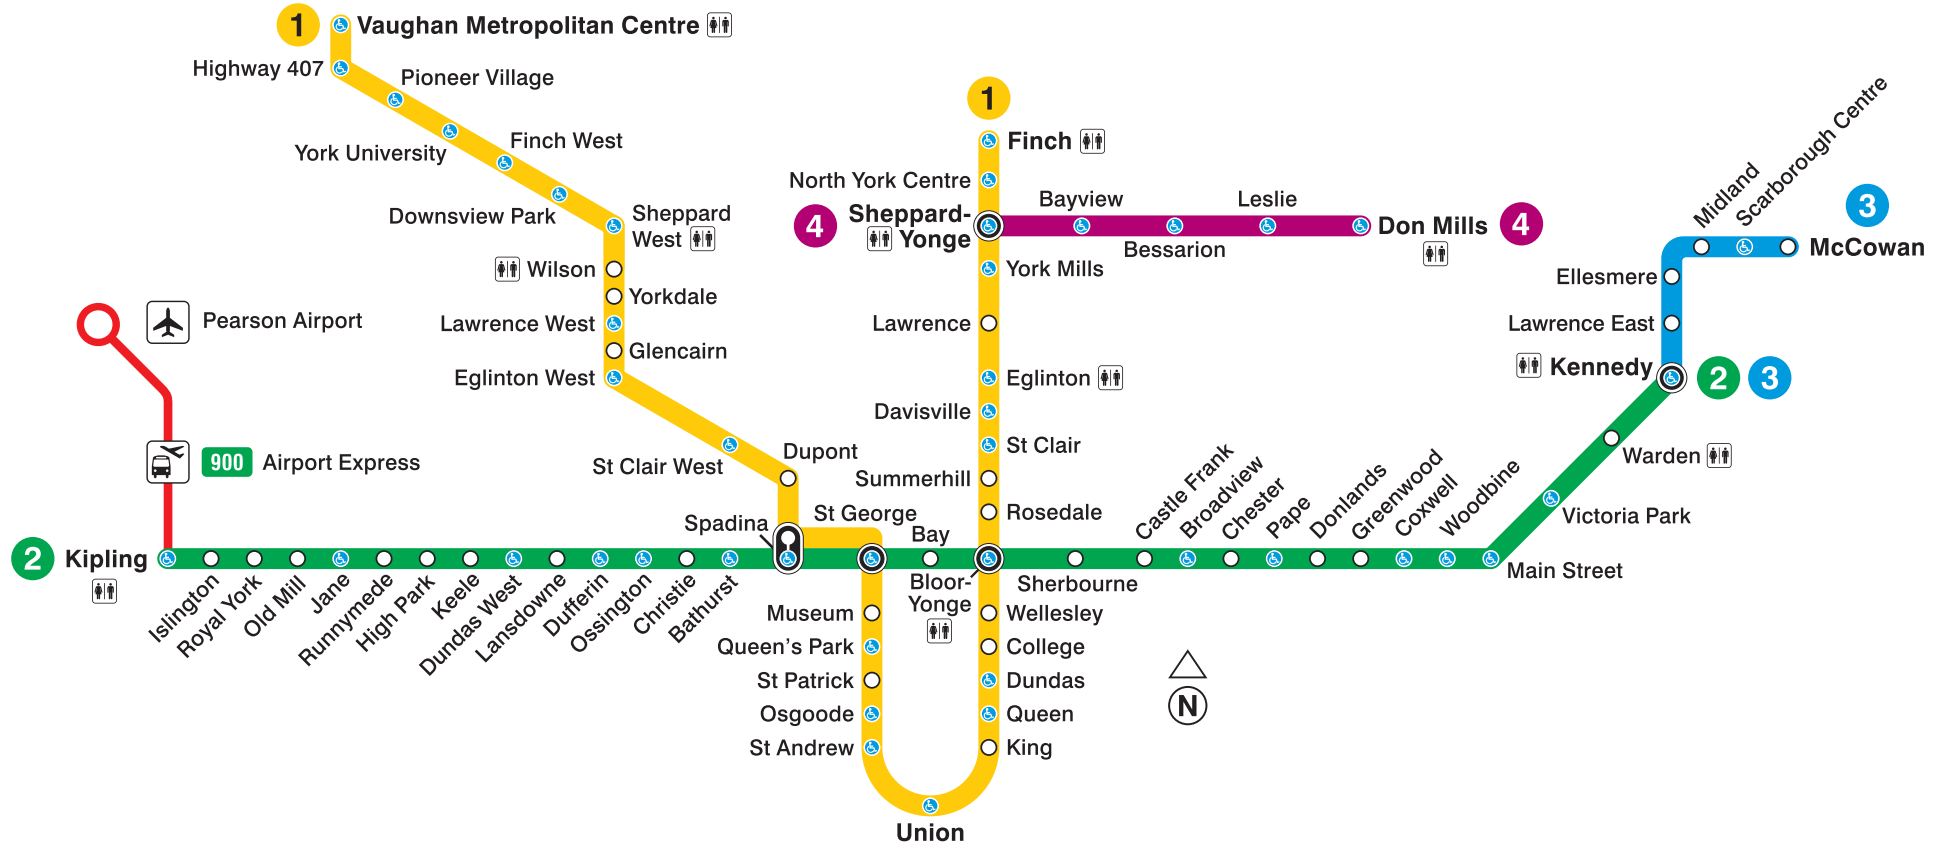

Subway Map

- 1 Yonge-University Line
- 2 Bloor-Danforth Line
- 3 Scarborough Line
- 4 Sheppard Line
- Interchange station
- Accessible station

Hours of operation

Weekday and Saturday service approximately 6 a.m. to 1:30 a.m.
 Sunday service approximately 8 a.m. to 1:30 a.m.
 Holiday start times vary

ttc.ca | Information: 416-393-4636 | Customer Service: 416-393-3030
 YouTube Facebook Twitter Toronto Transit Commission @TTCnotices @TTChelps